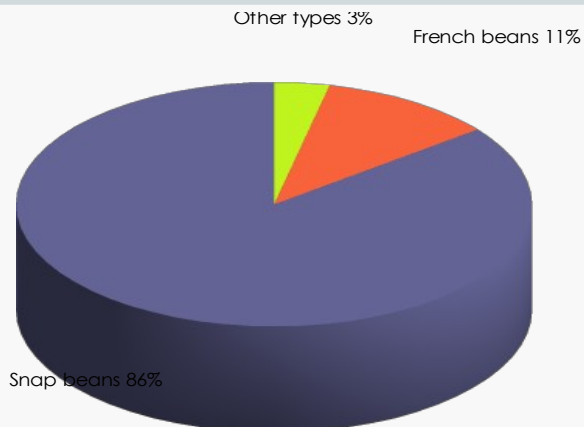

Main information about greenhouse green beans. Almeria

	Area (ha) (1)	Production (t) (1)	Yield (kg/m²) (2)
Crop year 2011/12	1,170	21,465	1.80
Difference 2011/12 average 2008/11	48%	76%	18%

Source: (1) Progress of surface and production. November 2012. CAPMA (Spanish acronym for the Regional Ministry for Agriculture, Fisheries and Environment of Andalucía)
(2) Figures calculated on the basis of data from the Progress of surface and production. CAPMA

Value of production 2011/12 (thousands €)	Value of production 2010/11 (thousands €)	Average price 2011/12 (€/kg)
30,266	17,250	1.41

Source: prepared by the author on the basis of data from the Progress of surface and production. November 2012. Market and price observatory. CAPMA

Exports of green beans. Almeria

	2011/12	2010/11	2009/10	2008/09
Volume (t)	7,813	6,717	7,679	7,885
Value (thousands €)	12,910	10,695	12,733	11,810

Source: DATACOMEX. The value of the exports corresponds to ex-works price.

Commercial types of green beans. Crop year 2011/12

Source: prepared by the author on the basis of data from the Market and price observatory. CAPMA