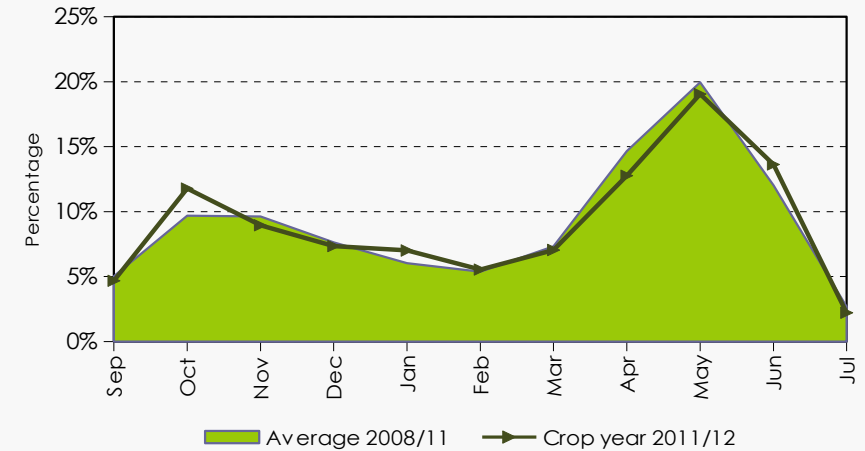

Exports of green beans. Almeria

	2011/12	2010/11	2009/10	2008/09
Volume (t)	7,813	6,717	7,679	7,885
Value (thousands €)	12,910	10,695	12,733	11,810

Source: DATACOMEX. The value of the exports corresponds to ex-works price.

Commercial types of green beans. Crop year 2011/12

Source: prepared by the author on the basis of data from the Market and price observatory. CAPMA

Monthly breakdown of the trading volume

Source: prepared by the author on the basis of data from the Market and price observatory. CAPMA

Monthly breakdown of the exports

Source: prepared by the author on the basis of data from DATACOMEX.

- The volume of green beans exported grew by 16% compared to the previous crop year. The volume exported represents 36% of the production.
- The incomes obtained from the exports rose more than the volume exported because green beans' unit price increased by 4%.