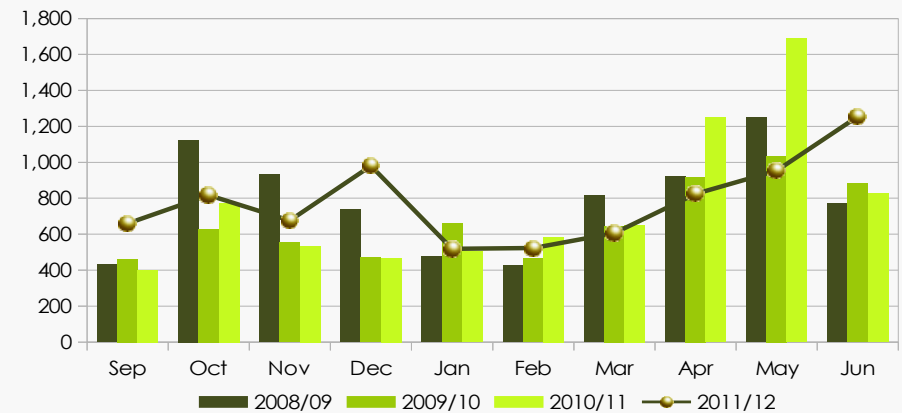

Exports of green beans. Almeria

	2011/12	2010/11	2009/10	2008/09
Volume (t)	7,813	6,717	7,679	7,885
Value (thousands €)	12,910	10,695	12,733	11,810

Source: DATACOMEX. The value of the exports corresponds to ex-works price.

Commercial types of green beans. Crop year 2011/12

Source: prepared by the author on the basis of data from the Market and price observatory. CAPMA

Monthly breakdown of the trading volume

Source: prepared by the author on the basis of data from the Market and price observatory. CAPMA

Monthly breakdown of the exports

Source: prepared by the author on the basis of data from DATACOMEX.

- The volume of green beans exported grew by 16% compared to the previous crop year. The volume exported represents 36% of the production.
- The incomes obtained from the exports rose more than the volume exported because green beans' unit price increased by 4%.