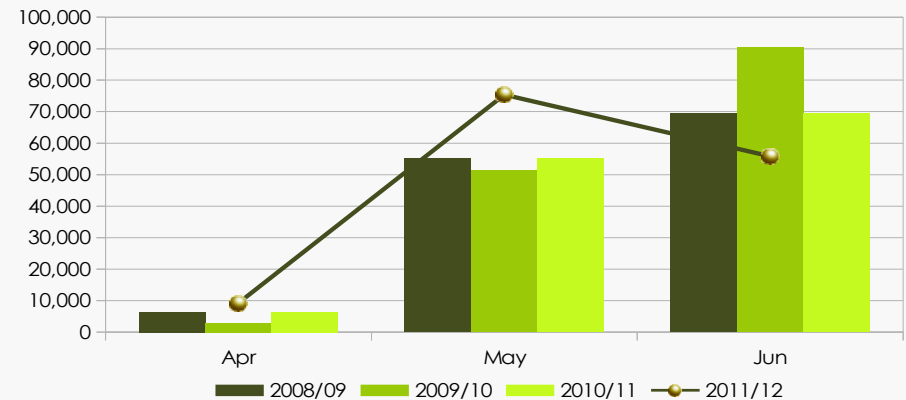

Exports of watermelons. Almeria

	2011/12	2010/11	2009/10	2008/09
Volume (t)	144,037	146,783	145,330	138,343
Value (thousands €)	57,517	74,770	65,108	67,047

Source: DATACOMEX. The value of the exports corresponds to ex-works price.

Commercial types of watermelons. Crop year 2011/12

Source: prepared by the author on the basis of data from the Market and price observatory. CAPMA

Monthly breakdown of the volume traded

Source: prepared by the author on the basis of data from the Market and price observatory. CAPMA

Monthly breakdown of the exports

Source: prepared by the author on the basis of data from DATACOMEX. November 2012

• The volume of exports of watermelons grown in Almería increased by 2% compared to the average of the three previous crop years, while the incomes obtained from them fell by 15%.