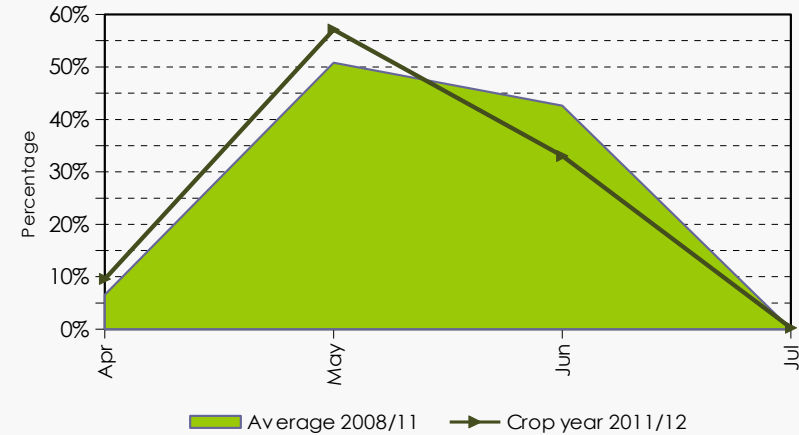

Exports of watermelons. Almeria

	2011/12	2010/11	2009/10	2008/09
Volume (t)	144,037	146,783	145,330	138,343
Value (thousands €)	57,517	74,770	65,108	67,047

Source: DATACOMEX. The value of the exports corresponds to ex-works price.

Commercial types of watermelons. Crop year 2011/12

Source: prepared by the author on the basis of data from the Market and price observatory. CAPMA

Monthly breakdown of the volume traded

Source: prepared by the author on the basis of data from the Market and price observatory. CAPMA