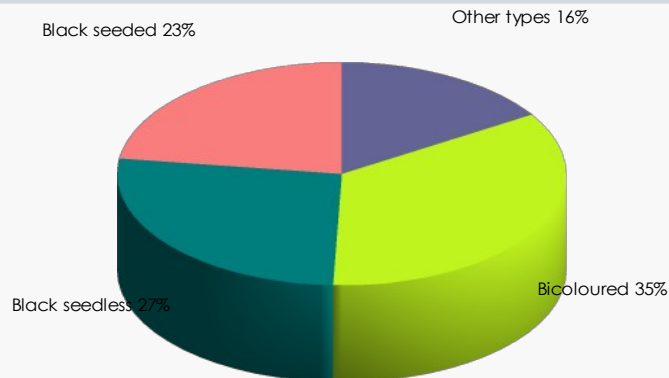

Total or partial reproduction of the data or graphics of this publication is permitted provided their source is quoted.

Main information about greenhouse watermelons. Almeria

	Area (ha) (1)	Production (t) (1)	Yield (kg/m²) (2)
Crop year 2011/12	5,665	349,985	6.18
Difference 2011/12 average 2008/11	9%	3%	-5%

Source: (1) Progress of surface and production. November 2012. CAPMA (Spanish acronym for the Regional Ministry for Agriculture, Fisheries and Environment of Andalucía)
(2) Figures calculated on the basis of data from the Progress of surface and production. CAPMA

Value of production 2011/12 (thousands €)	Value of production 2010/11 (thousands €)	Average price 2011/12 (€/kg)
97,996	110,756	0.28

Source: prepared by the author on the basis of data from the Progress of surface and production. November 2012. Market and price observatory. CAPMA

Exports of watermelons. Almeria

	2011/12	2010/11	2009/10	2008/09
Volume (t)	144,037	146,783	145,330	138,343
Value (thousands €)	57,517	74,770	65,108	67,047

Source: DATACOMEX. The value of the exports corresponds to ex-works price.

Commercial types of watermelons. Crop year 2011/12

Source: prepared by the author on the basis of data from the Market and price observatory. CAPMA